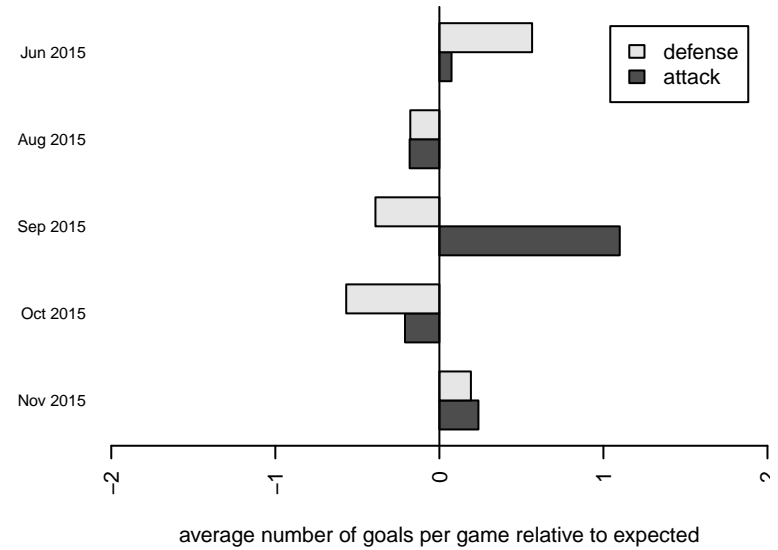

Performance relative to 13 month average