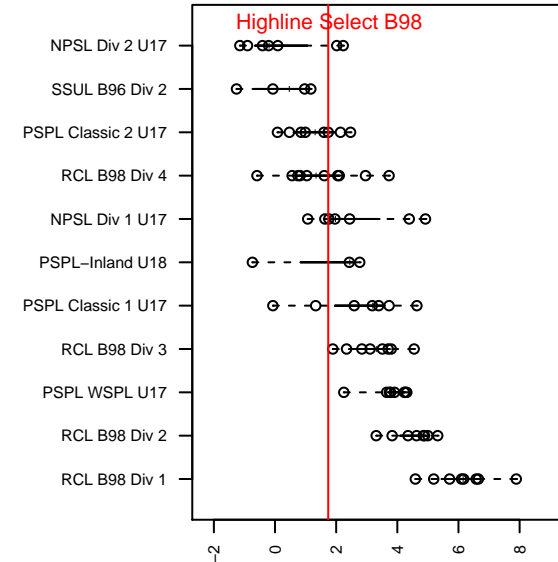

Venues played:  
 2015 Baker Blast COPA U17  
 2015 Bigfoot Gold U17  
 2015 PSPL Classic 2 U17  
 2015 WA Cup HS Silver U17

**Highline Select B98**  
 Dots are actual minus expected GF (blue circles) and GA (red triangles).  
 Blue line is smoothed change in attack strength. Red is smoothed change in defense strength.

**attack and defense variance (black dot)  
relative to other teams  
and top 10 in region**

**attack and defense rating  
relative to others at age  
and all opponents in last 13 months**

**Performance relative to 13 month average**