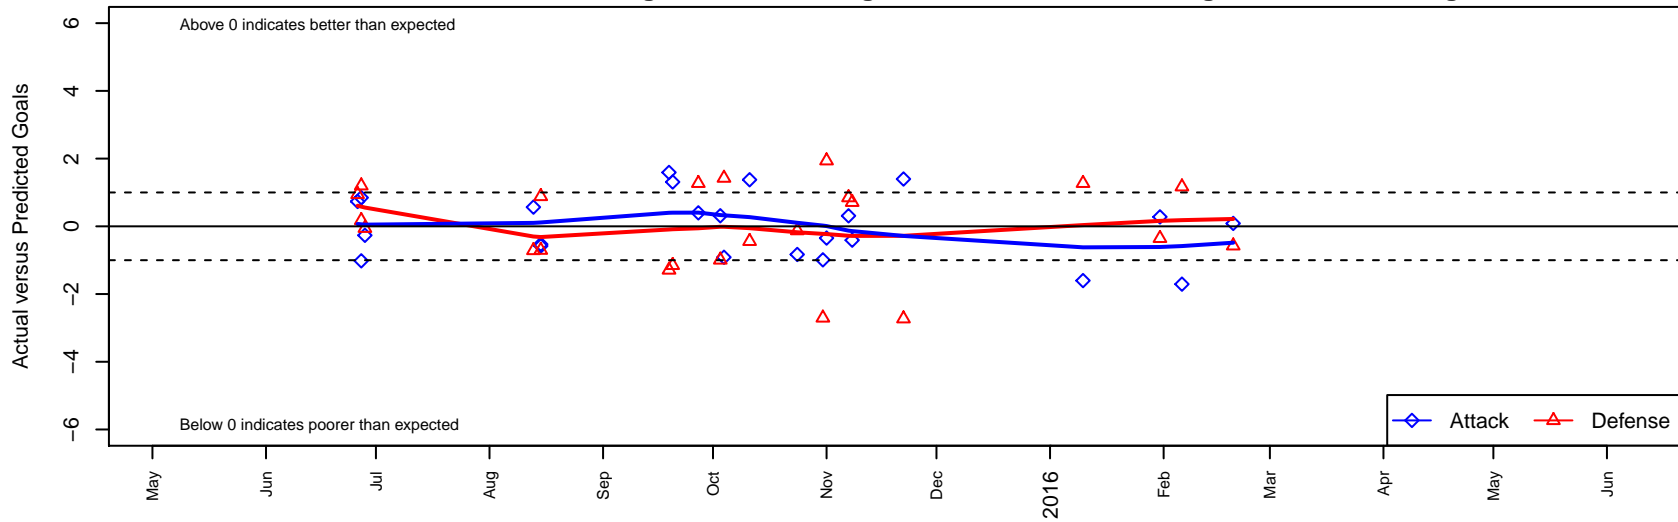

# Highline Select B98

Highline Premier FC  
 Burien, WA  
 B98 total strength=1424  
 attack=9.76 defense=7.72  
 fall league = PSPL Classic 2 U17

alt names used:  
 74 HPFC B98 Select  
 HPFC BOYS 98 SELECT (WA)  
 Highline Premier FC B98 Select  
 HPFC BOYS 98 SELECT (WA)

Venues played:  
 2015 Baker Blast COPA U17  
 2015 Bigfoot Gold U17  
 2015 PSPL Classic 2 U17  
 2015 WA Cup HS Silver U17

**Highline Select B98**  
 Dots are actual minus expected GF (blue circles) and GA (red triangles).  
 Blue line is smoothed change in attack strength. Red is smoothed change in defense strength.

**attack and defense variance (black dot)  
relative to other teams  
and top 10 in region**

**attack and defense rating  
relative to others at age  
and all opponents in last 13 months**

**Performance relative to 13 month average**